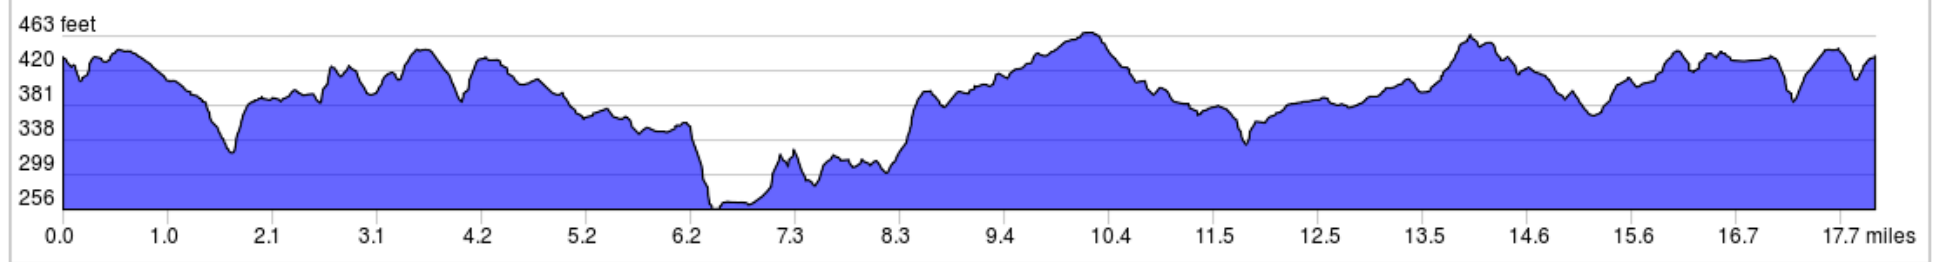

RBC-150 (18.0) Hunters Woods

18.0 miles, + 943 / - 940 feet

RBC-150 (18.0) Hunters Woods

0.0	Start of route
0.1	R onto Colts Neck Rd
0.5	R onto South Lakes Dr
1.4	R onto Soapstone Dr
1.9	L onto Woodhollow Ct
1.9	R onto Soapstone Dr
2.0	R onto Glade
3.3	L onto Colts Neck Rd
3.5	L onto Steeplechase Dr
4.2	L onto Lawyers Rd
6.1	R onto Birdfoot Ln
6.5	Straight onto Stuart Mill Rd
8.8	R onto Fox Mill Rd
8.9	L onto Bennett Rd
10.3	Continue onto Camberley Forest Dr
10.5	R onto Wilbury Rd

10.5 miles. +608/-613 feet

18.0	End of route
------	--------------

0.1 miles. +0/-0 feet

10.6	L onto Parapet Way
11.2	L onto Oxon Rd
11.3	R onto Thompson Rd
12.1	R onto Tuckaway Dr
12.5	R onto Franklin Farm Rd
13.2	L onto Dower House Dr
13.7	R onto Ox Rd
14.0	L onto Timber Wood Way
14.3	R onto Reign St
14.7	L onto Viking Dr
15.7	R onto John Milton Dr
16.0	R onto Quincy Adams Dr
16.2	L onto McLearn Rd
16.4	Continue onto Lawyers Rd
17.0	L onto Steeplechase Dr
17.7	R onto Colts Neck Rd
18.0	R onto Hunters Woods Plaza

7.4 miles. +387/-369 feet