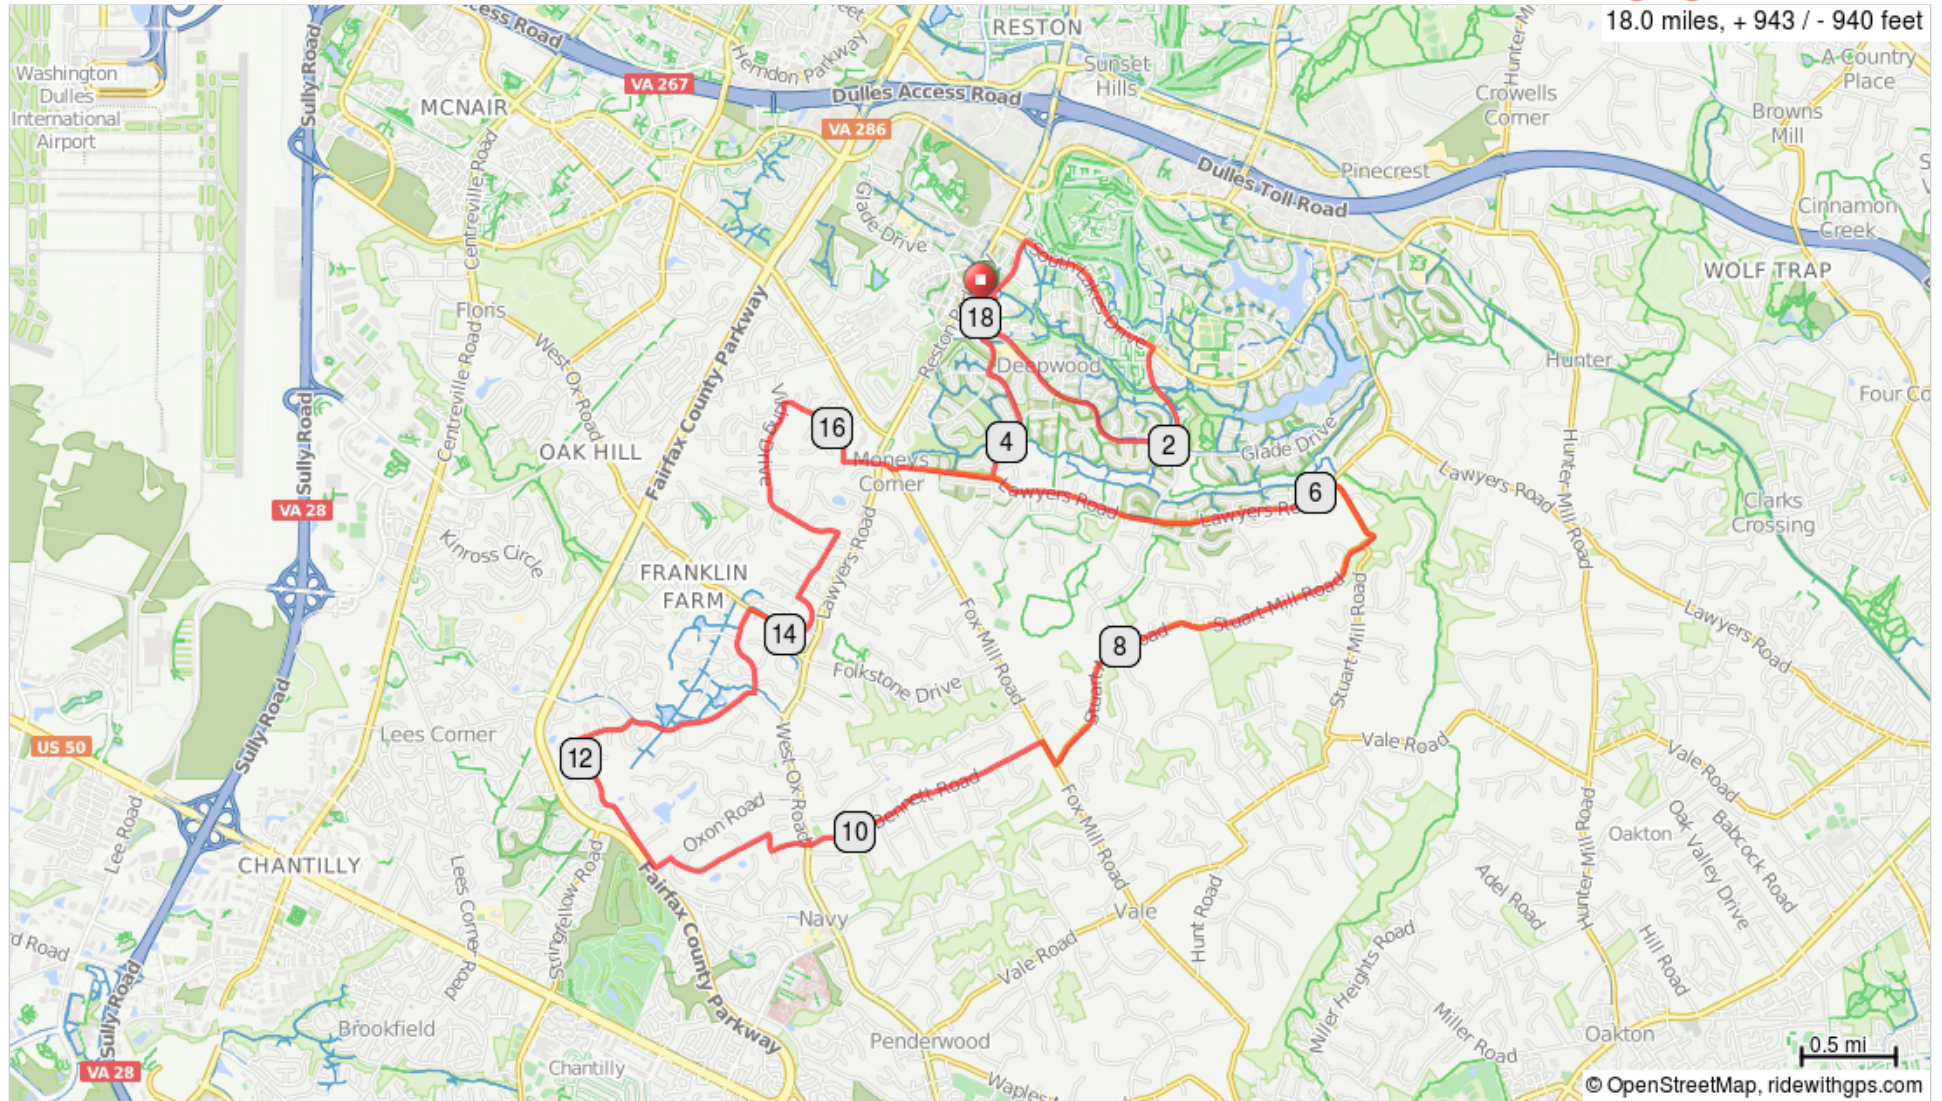

RBC-150 (18.0) Hunters Woods

18.0 miles, + 943 / - 940 feet

RBC-150 (18.0) Hunters Woods

0.0	Start of route
0.1	R onto Colts Neck Rd
0.5	R onto South Lakes Dr
1.4	R onto Soapstone Dr
1.9	L onto Woodhollow Ct
1.9	R onto Soapstone Dr
2.0	R onto Glade
3.3	L onto Colts Neck Rd
3.5	L onto Steeplechase Dr
4.2	L onto Lawyers Rd
6.1	R onto Birdfoot Ln
6.5	Straight onto Stuart Mill Rd
8.8	R onto Fox Mill Rd
8.9	L onto Bennett Rd
10.3	Continue onto Camberley Forest Dr
10.5	R onto Wilbury Rd

10.5 miles. +608/-613 feet

18.0	End of route
------	--------------

0.1 miles. +0/-0 feet

10.6	L onto Parapet Way
11.2	L onto Oxon Rd
11.3	R onto Thompson Rd
12.1	R onto Tuckaway Dr
12.5	R onto Franklin Farm Rd
13.2	L onto Dower House Dr
13.7	R onto Ox Rd
14.0	L onto Timber Wood Way
14.3	R onto Reign St
14.7	L onto Viking Dr
15.7	R onto John Milton Dr
16.0	R onto Quincy Adams Dr
16.2	L onto McLearn Rd
16.4	Continue onto Lawyers Rd
17.0	L onto Steeplechase Dr
17.7	R onto Colts Neck Rd
18.0	R onto Hunters Woods Plaza

7.4 miles. +387/-369 feet