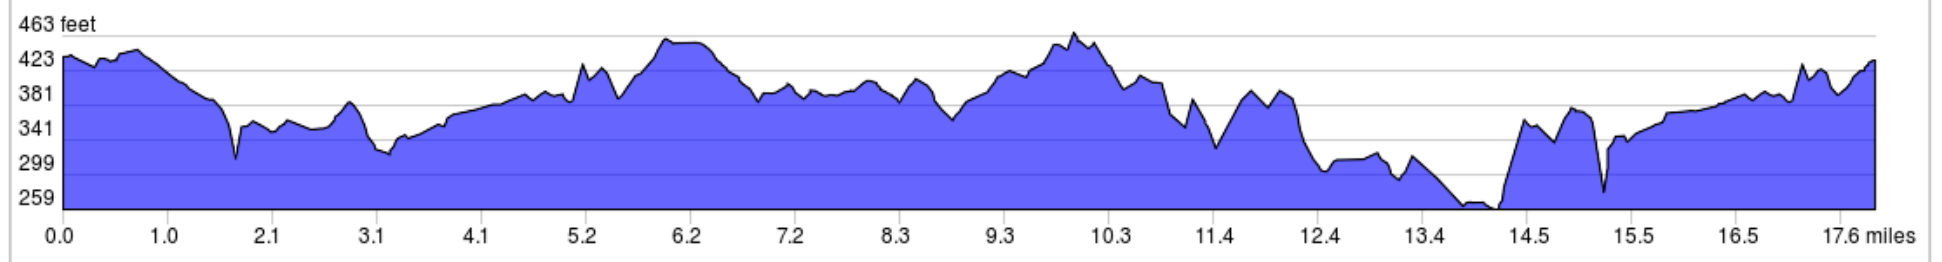

RBC-104: (17.9) Hunters Woods

17.9 miles, + 753 / - 756 feet

RBC-104: (17.9) Hunters Woods

0.0	Start of route
0.0	Head north on Colts Neck Rd toward Ridgehampton Ct
0.5	R at S Lakes Dr
2.7	1st R onto Twin Branches Rd
3.2	3rd R onto Glade Dr
6.7	2nd L onto Rosedown Dr
6.9	2nd R onto Kings Lake Dr
7.2	2nd R onto Rosedown Dr
7.4	L at Bedfordshire Cir
7.5	1st L to stay on Bedfordshire Cir
7.6	L at Fox Mill Rd/VA-665
7.7	1st R onto Keele Dr
7.8	L at Magna Carta Rd
8.1	R at Pinecrest Rd
9.3	R at Reign St
9.7	L at Timber Wood Way

9.7 miles. +473/-480 feet

10.0	L at W Ox Rd/VA-608 S
11.3	R at Fox Mill Rd/VA-665
11.9	1st L onto State Route 669/Stuart Mill Rd
14.6	R at Lawyers Rd/State Route 673
15.0	1st L onto Twin Branches Rd
15.3	1st L onto Glade Dr
16.4	2nd R onto Soft Wind Ct
16.4	R at Glade Dr
17.8	3rd R onto Colts Neck Rd
17.9	R onto Hunters Woods Plaza
17.9	L
17.9	End of route

8.2 miles. +568/-592 feet