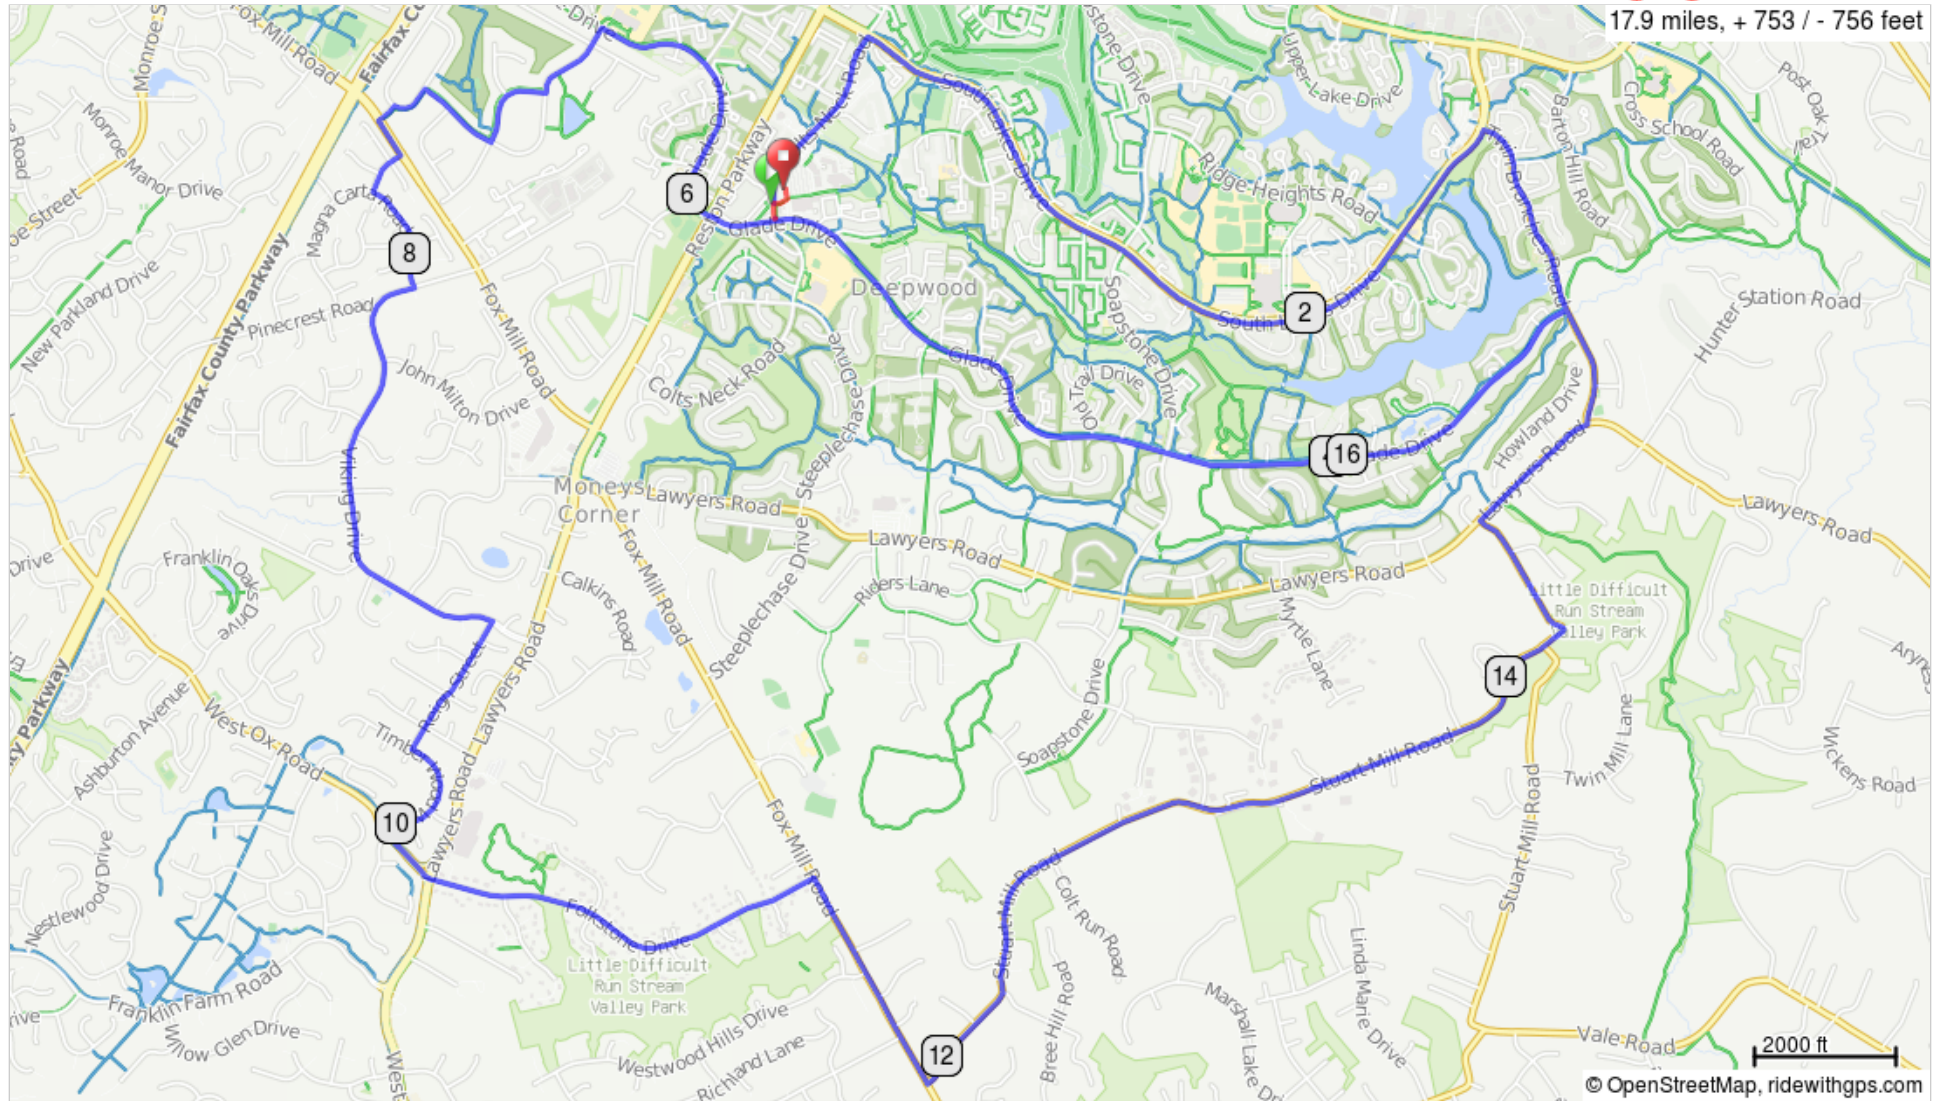

RBC-104: (17.9) Hunters Woods

17.9 miles, + 753 / - 756 feet

RBC-104: (17.9) Hunters Woods

0.0	Start of route
0.0	Head north on Colts Neck Rd toward Ridgehampton Ct
0.5	R at S Lakes Dr
2.7	1st R onto Twin Branches Rd
3.2	3rd R onto Glade Dr
6.7	2nd L onto Rosedown Dr
6.9	2nd R onto Kings Lake Dr
7.2	2nd R onto Rosedown Dr
7.4	L at Bedfordshire Cir
7.5	1st L to stay on Bedfordshire Cir
7.6	L at Fox Mill Rd/VA-665
7.7	1st R onto Keele Dr
7.8	L at Magna Carta Rd
8.1	R at Pinecrest Rd
9.3	R at Reign St
9.7	L at Timber Wood Way

9.7 miles. +473/-480 feet

10.0	L at W Ox Rd/VA-608 S
11.3	R at Fox Mill Rd/VA-665
11.9	1st L onto State Route 669/Stuart Mill Rd
14.6	R at Lawyers Rd/State Route 673
15.0	1st L onto Twin Branches Rd
15.3	1st L onto Glade Dr
16.4	2nd R onto Soft Wind Ct
16.4	R at Glade Dr
17.8	3rd R onto Colts Neck Rd
17.9	R onto Hunters Woods Plaza
17.9	L
17.9	End of route

8.2 miles. +568/-592 feet