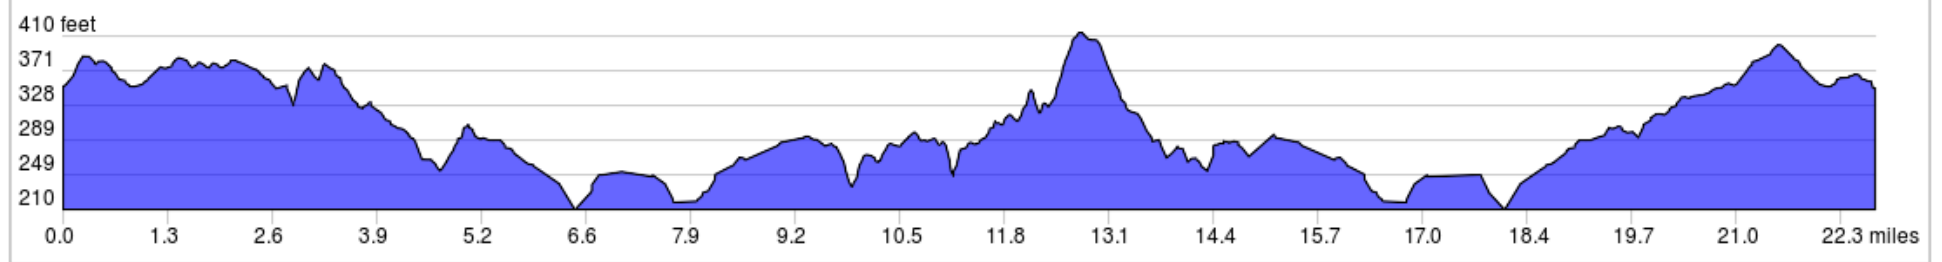

RBC-202: (22.7) Ashburn - W&OD to Wild Meadow Ct. Loop

22.7 miles, + 834 / - 837 feet

RBC-202: (22.7) Ashburn - W&OD to Wild Meadow Ct. Loop

0.0	Start of route
0.0	Start heading West on Vine. Cross Center St. toward Ferndale Ave.
0.4	R onto Ferndale Ave
0.8	L onto Washington and Old Dominion Trail
1.2	R onto Crestview Dr
1.9	Continue onto S Lincoln Ave
2.8	L onto E Beech Rd
3.8	R onto N Aspen Ave
3.9	L onto Church Road, VA-625 West
5.0	R onto Rurtian, State Rte 859
5.2	R onto Washington and Old Dominion Trail
9.3	L onto Ashburn Road, State Rte 641
10.5	R onto Ashburn Farm Pkwy

10.5 miles. +377/-447 feet

12.7	R onto Belmont Ridge, State Rte 642/VA-659
13.0	R onto Hay Road, State Rte 642
14.4	L onto Wild Meadow Ct
14.7	R on path toward Washington and Old Dominion Trail
14.7	R onto Washington and Old Dominion Trail
22.5	Slight R onto Washington and Old Dominion Bridle Trail
22.7	R
22.7	L at Vine St
22.7	End of route

12.2 miles. +333/-395 feet