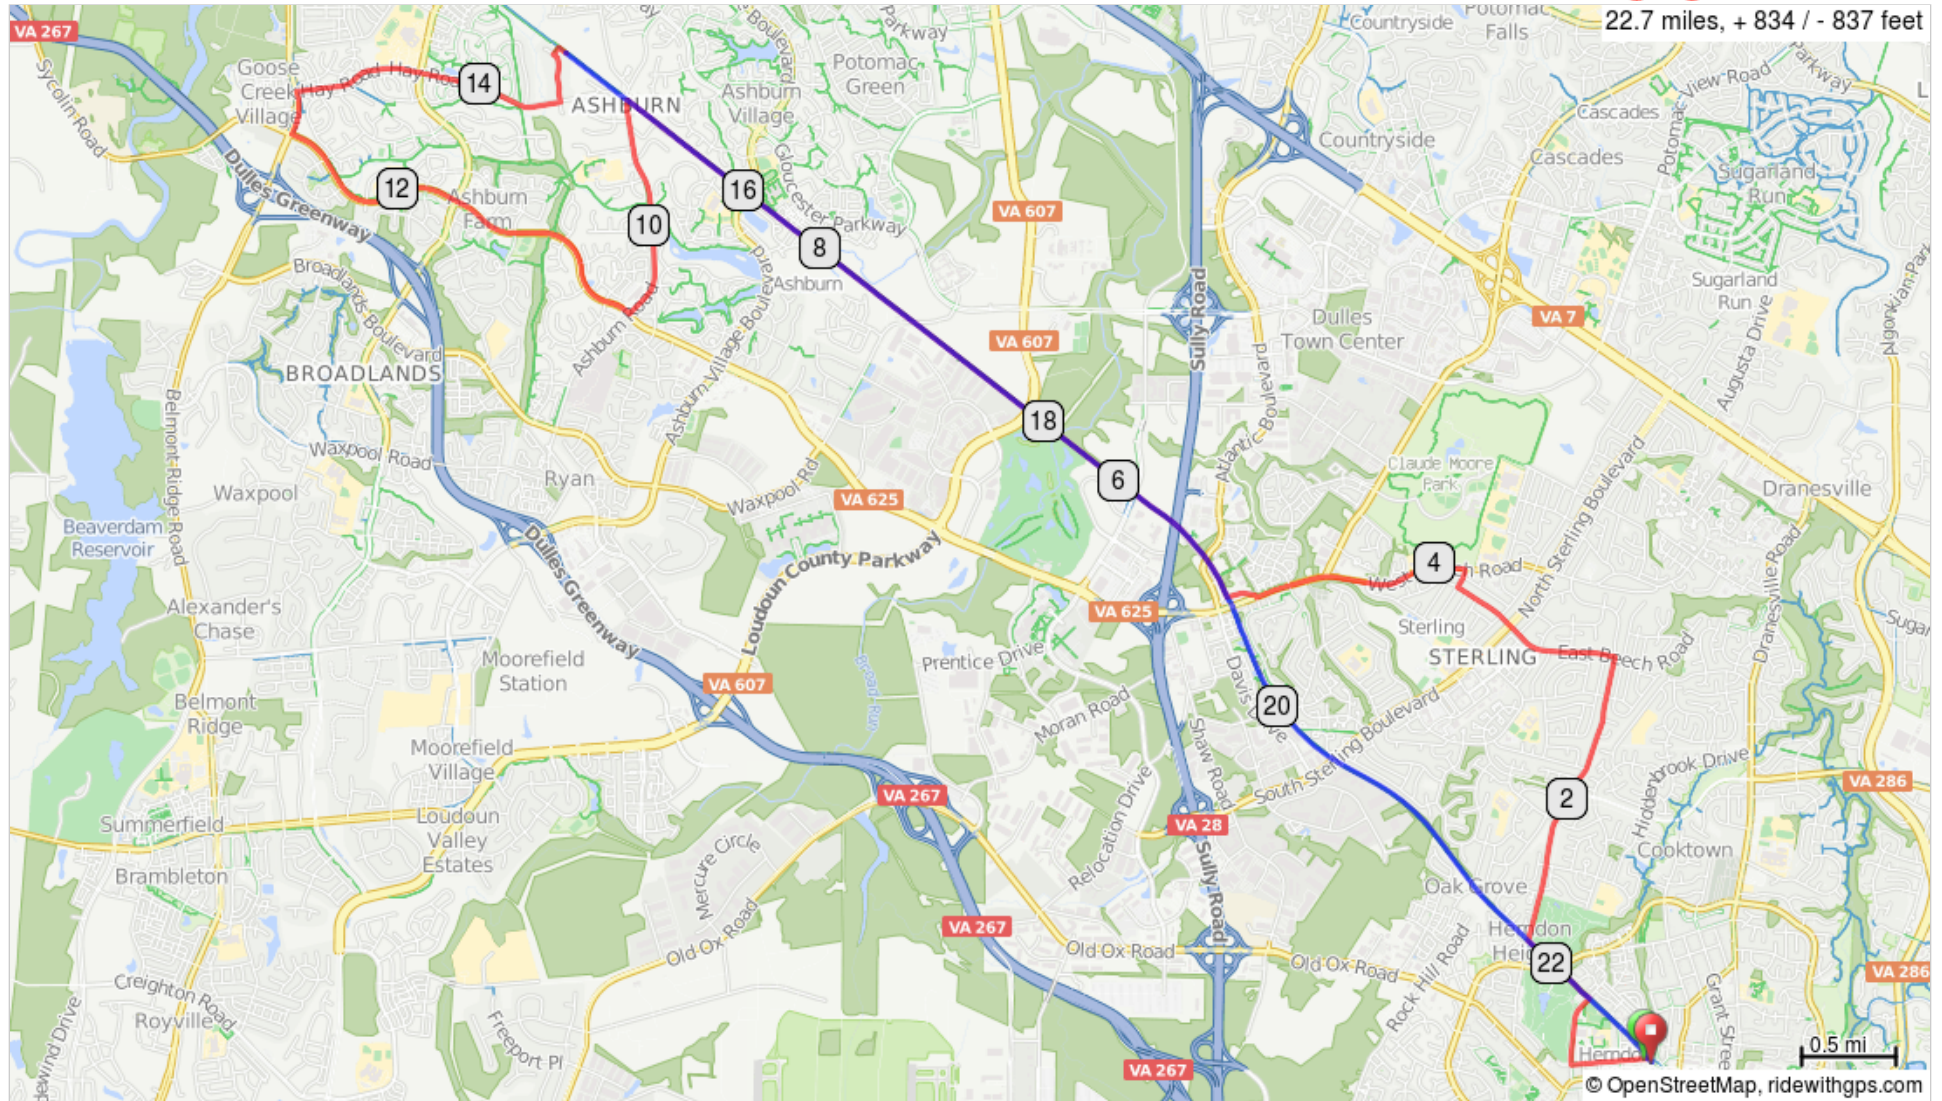

RBC-202: (22.7) Ashburn - W&OD to Wild Meadow Ct. Loop

22.7 miles, + 834 / - 837 feet

RBC-202: (22.7) Ashburn - W&OD to Wild Meadow Ct. Loop

0.0	Start of route
0.0	Start heading West on Vine. Cross Center St. toward Ferndale Ave.
0.4	R onto Ferndale Ave
0.8	L onto Washington and Old Dominion Trail
1.2	R onto Crestview Dr
1.9	Continue onto S Lincoln Ave
2.8	L onto E Beech Rd
3.8	R onto N Aspen Ave
3.9	L onto Church Road, VA-625 West
5.0	R onto Rurtian, State Rte 859
5.2	R onto Washington and Old Dominion Trail
9.3	L onto Ashburn Road, State Rte 641
10.5	R onto Ashburn Farm Pkwy

10.5 miles. +377/-447 feet

12.7	R onto Belmont Ridge, State Rte 642/VA-659
13.0	R onto Hay Road, State Rte 642
14.4	L onto Wild Meadow Ct
14.7	R on path toward Washington and Old Dominion Trail
14.7	R onto Washington and Old Dominion Trail
22.5	Slight R onto Washington and Old Dominion Bridle Trail
22.7	R
22.7	L at Vine St
22.7	End of route

12.2 miles. +333/-395 feet