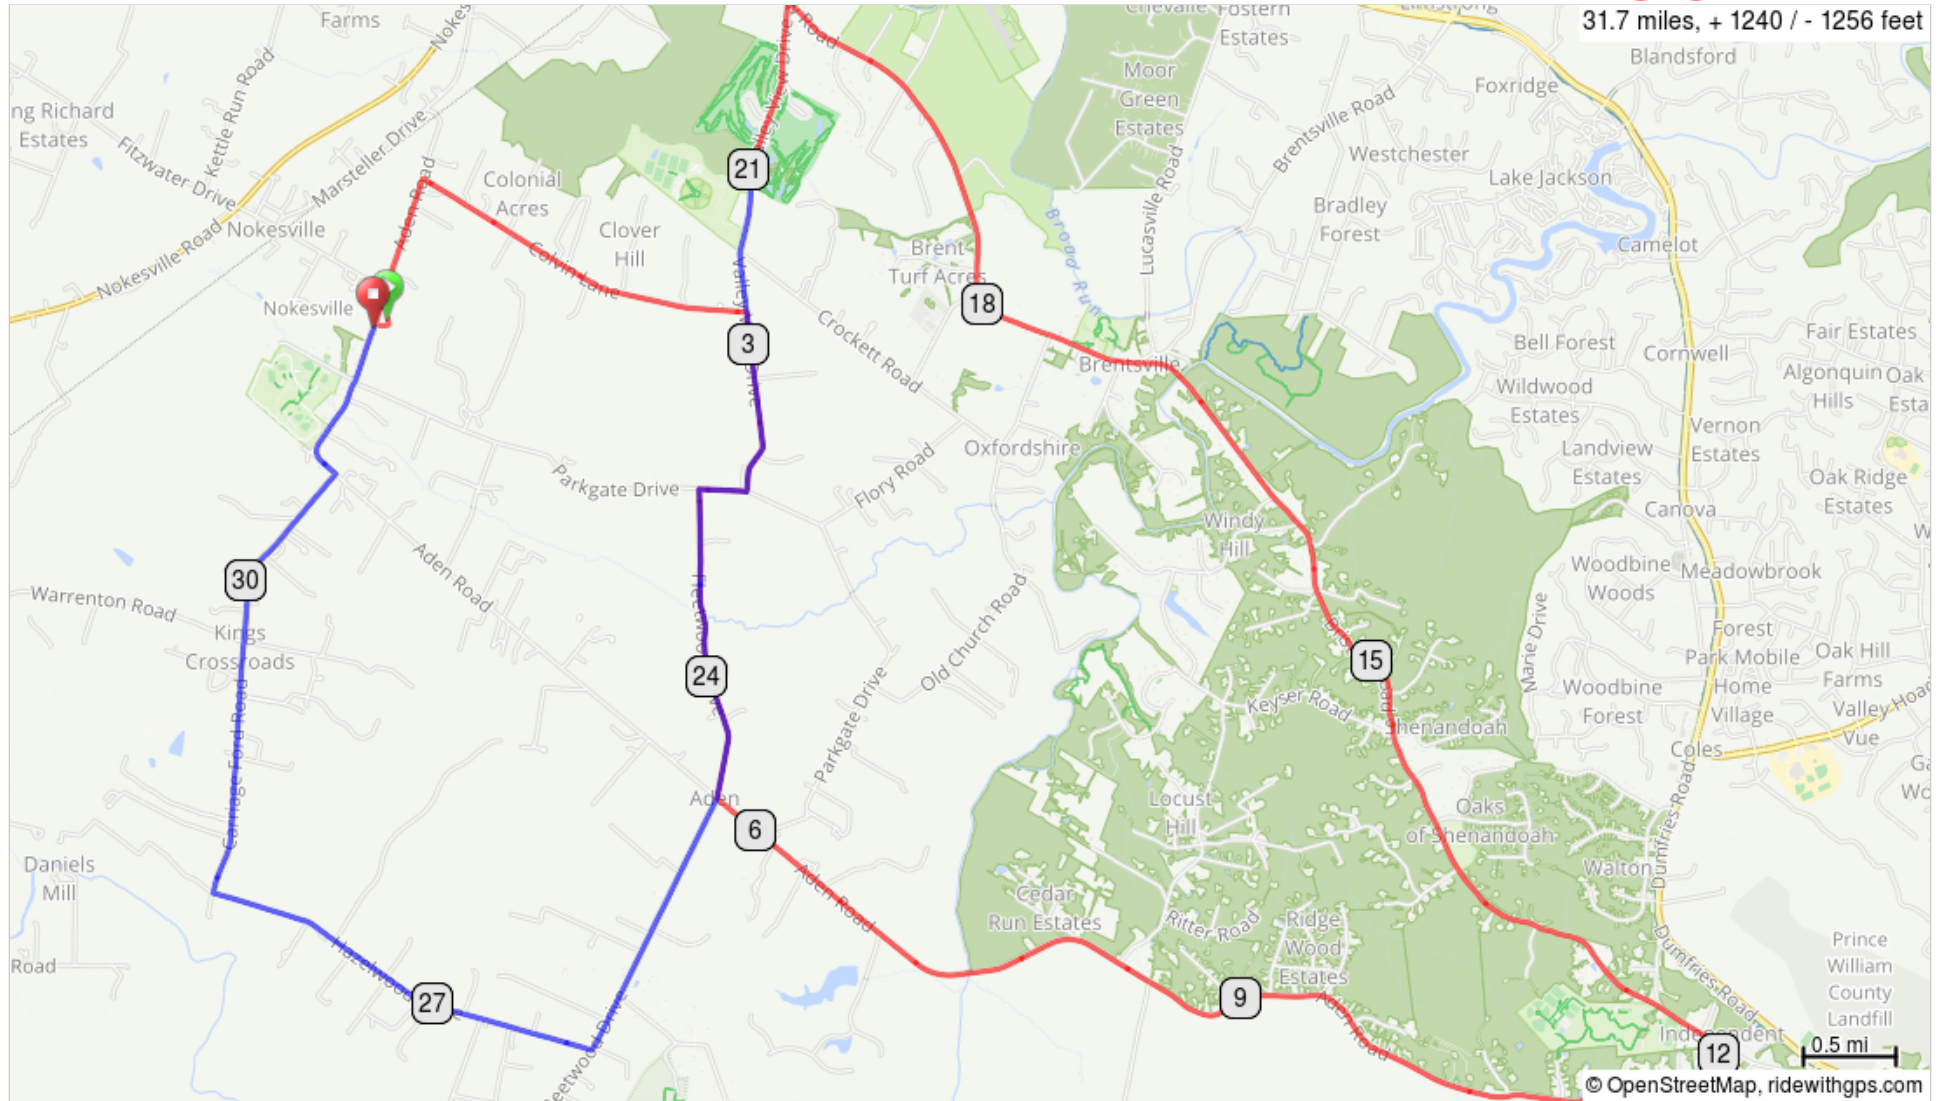

RBC-VA: Hill Haters 50K

31.7 miles, + 1240 / - 1256 feet

RBC-VA: Hill Haters 50K

0.0	Start of route
0.1	R onto Aden Rd
0.9	R onto Colvin Ln
2.8	R onto Valley View Dr
3.8	R onto Parkgate Dr
4.0	L onto Fleetwood Dr
5.7	L onto Aden Rd., State Rte 646
11.9	L onto Joplin Rd., VA-619 W
12.0	Keep R to enter intersection.
12.1	L onto Bristow Rd., VA-619 W
20.1	L onto Valley View Dr
22.7	R onto Parkgate Dr

22.7 miles. +904/-952 feet

23.0	L onto Fleetwood Dr
26.1	R onto Hazelwood Dr
28.3	R onto Carriage Ford Rd
30.8	L onto Aden Rd
30.9	Keep R around the bend to stay on Arden Rd.
31.6	R into parking Lot. End of Ride.
31.7	End of route

8.9 miles. +265/-226 feet