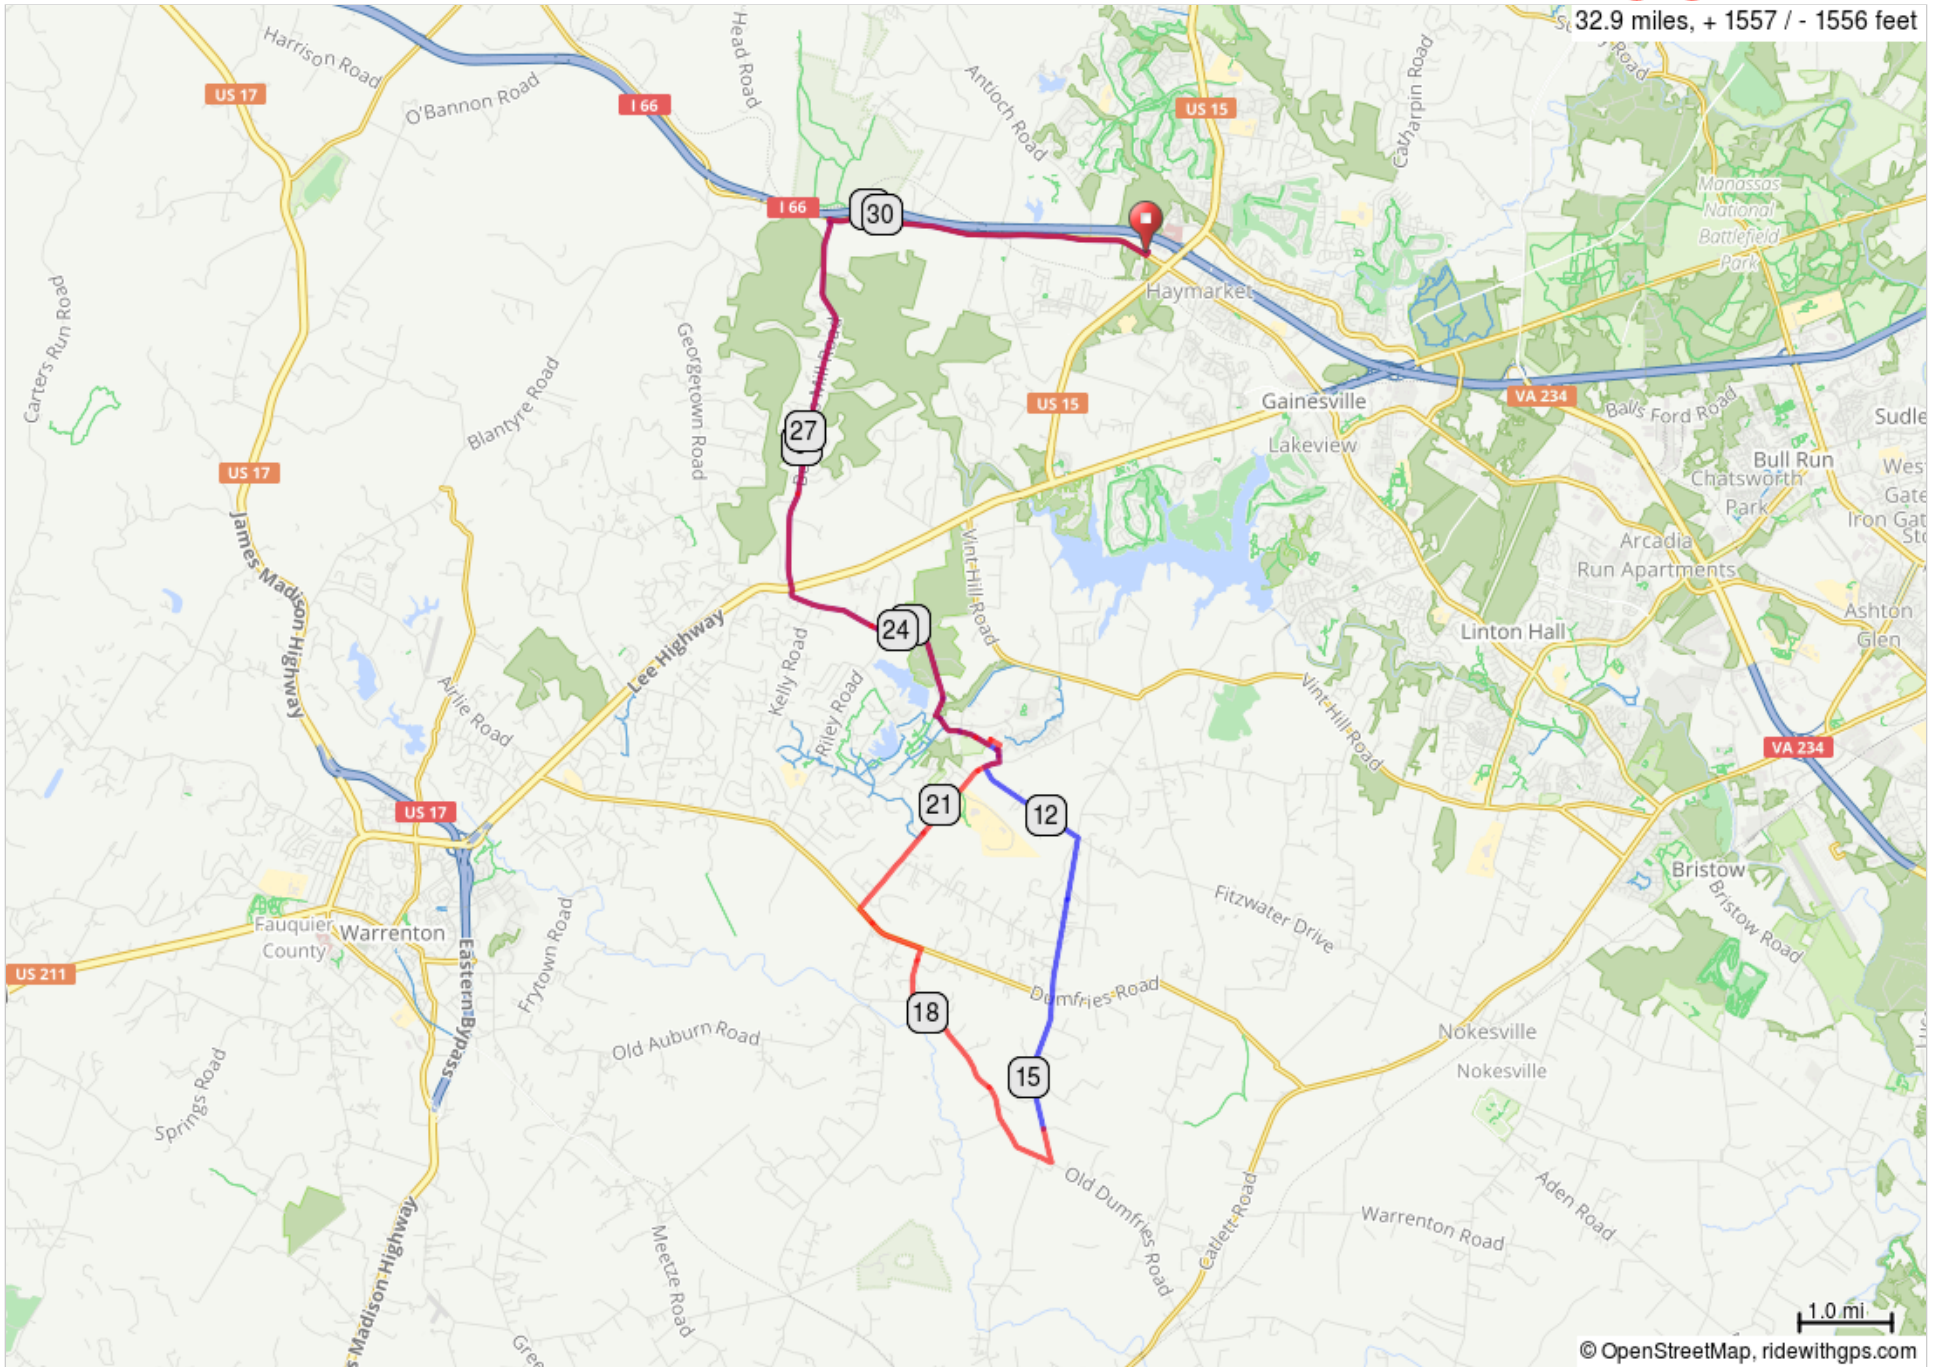

RBC-803 (32.9) Haymarket

32.9 miles, + 1557 / - 1556 feet

© OpenStreetMap, ridewithgps.com

RBC-803 (32.9) Haymarket

0.0	Start of route
0.0	R onto VA-55 W
3.5	L onto Beverleys Mill Rd
7.5	Continue onto Broad Run Church Rd
9.0	R onto Shepherdstown Rd
10.0	L at Lake Brittle Rd
10.1	Continue onto Aiken Dr
10.8	R onto Farm Station Rd/Watson Dr
11.0	R onto Rogues Rd
11.1	L onto Kennedy Rd
12.4	R onto Greenwich Rd
15.9	R onto Old Dumfries Rd
18.3	R onto Taylor Rd

18.3 miles. +824/-873 feet

32.9	End of route
------	--------------

0.0 miles. +0/-0 feet

18.8	L onto Dumfries Rd/State Rte 605
19.6	R onto Rogues Rd
21.8	L onto Farm Station Rd/Watson Dr
21.9	L onto Aiken Dr
21.9	R onto Lineweaver Rd
22.1	L onto Bludau Dr
22.2	R onto Aiken Dr
22.8	R onto Shepherdstown Rd
23.8	L onto Broad Run Church Rd
25.3	Continue onto Beverleys Mill Rd
29.4	R onto VA-55 E
32.8	L into Haymarket Village Center

14.5 miles. +696/-668 feet