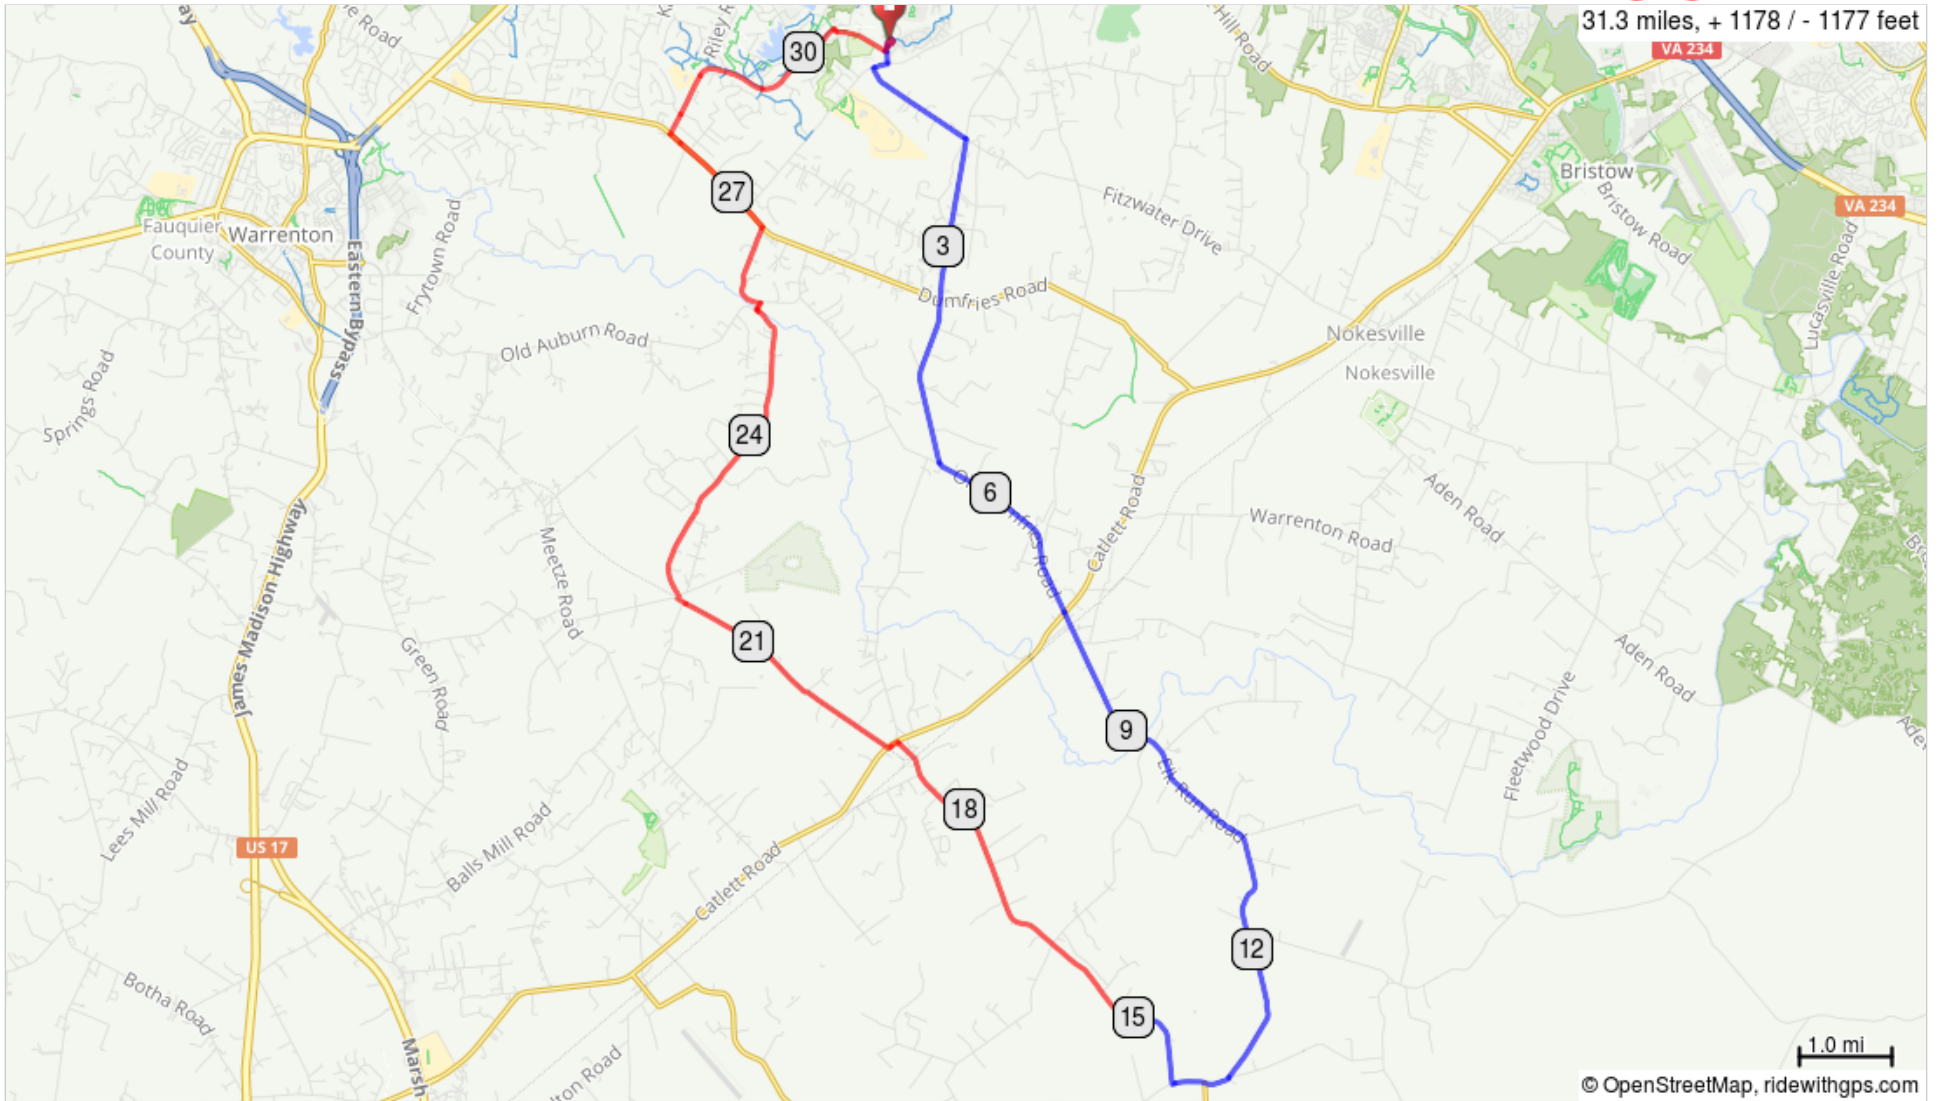

Old Busthead (31.3)

31.3 miles, + 1178 / - 1177 feet

Old Busthead (31.3)

0.0	Start of route
0.1	R onto Lineweaver Rd
0.2	L onto Lineweaver Rd
0.2	L onto Aiken Dr
0.3	R onto Farm Station Rd/Watson Dr
0.4	R onto Rogues Rd
0.6	L onto Kennedy Rd
1.8	R onto Greenwich Rd
5.3	Continue straight onto Old Dumfries Rd
7.5	Continue onto Elk Run Rd
14.1	R onto Bristersburg Rd
19.1	CALVERTON MARKKET FOOD & WATER
19.1	L onto Catlett Rd.

19.1 miles. +655/-788 feet

19.2	R onto Casanova Rd
22.0	R onto Weston Rd
22.0	L onto Rogues Rd
25.5	R onto Old Auburn Rd/Rogues Rd
25.6	L onto Rogues Rd
26.6	L onto Duimfries Rd.
28.0	R onto Riley Rd
28.8	Continue onto Brookside Pkwy
30.4	R onto Aiken Dr
31.0	L onto Lineweaver Rd
31.1	R toward Lineweaver Rd
31.2	L onto Lineweaver Rd
31.3	End of route

12.2 miles. +504/-366 feet