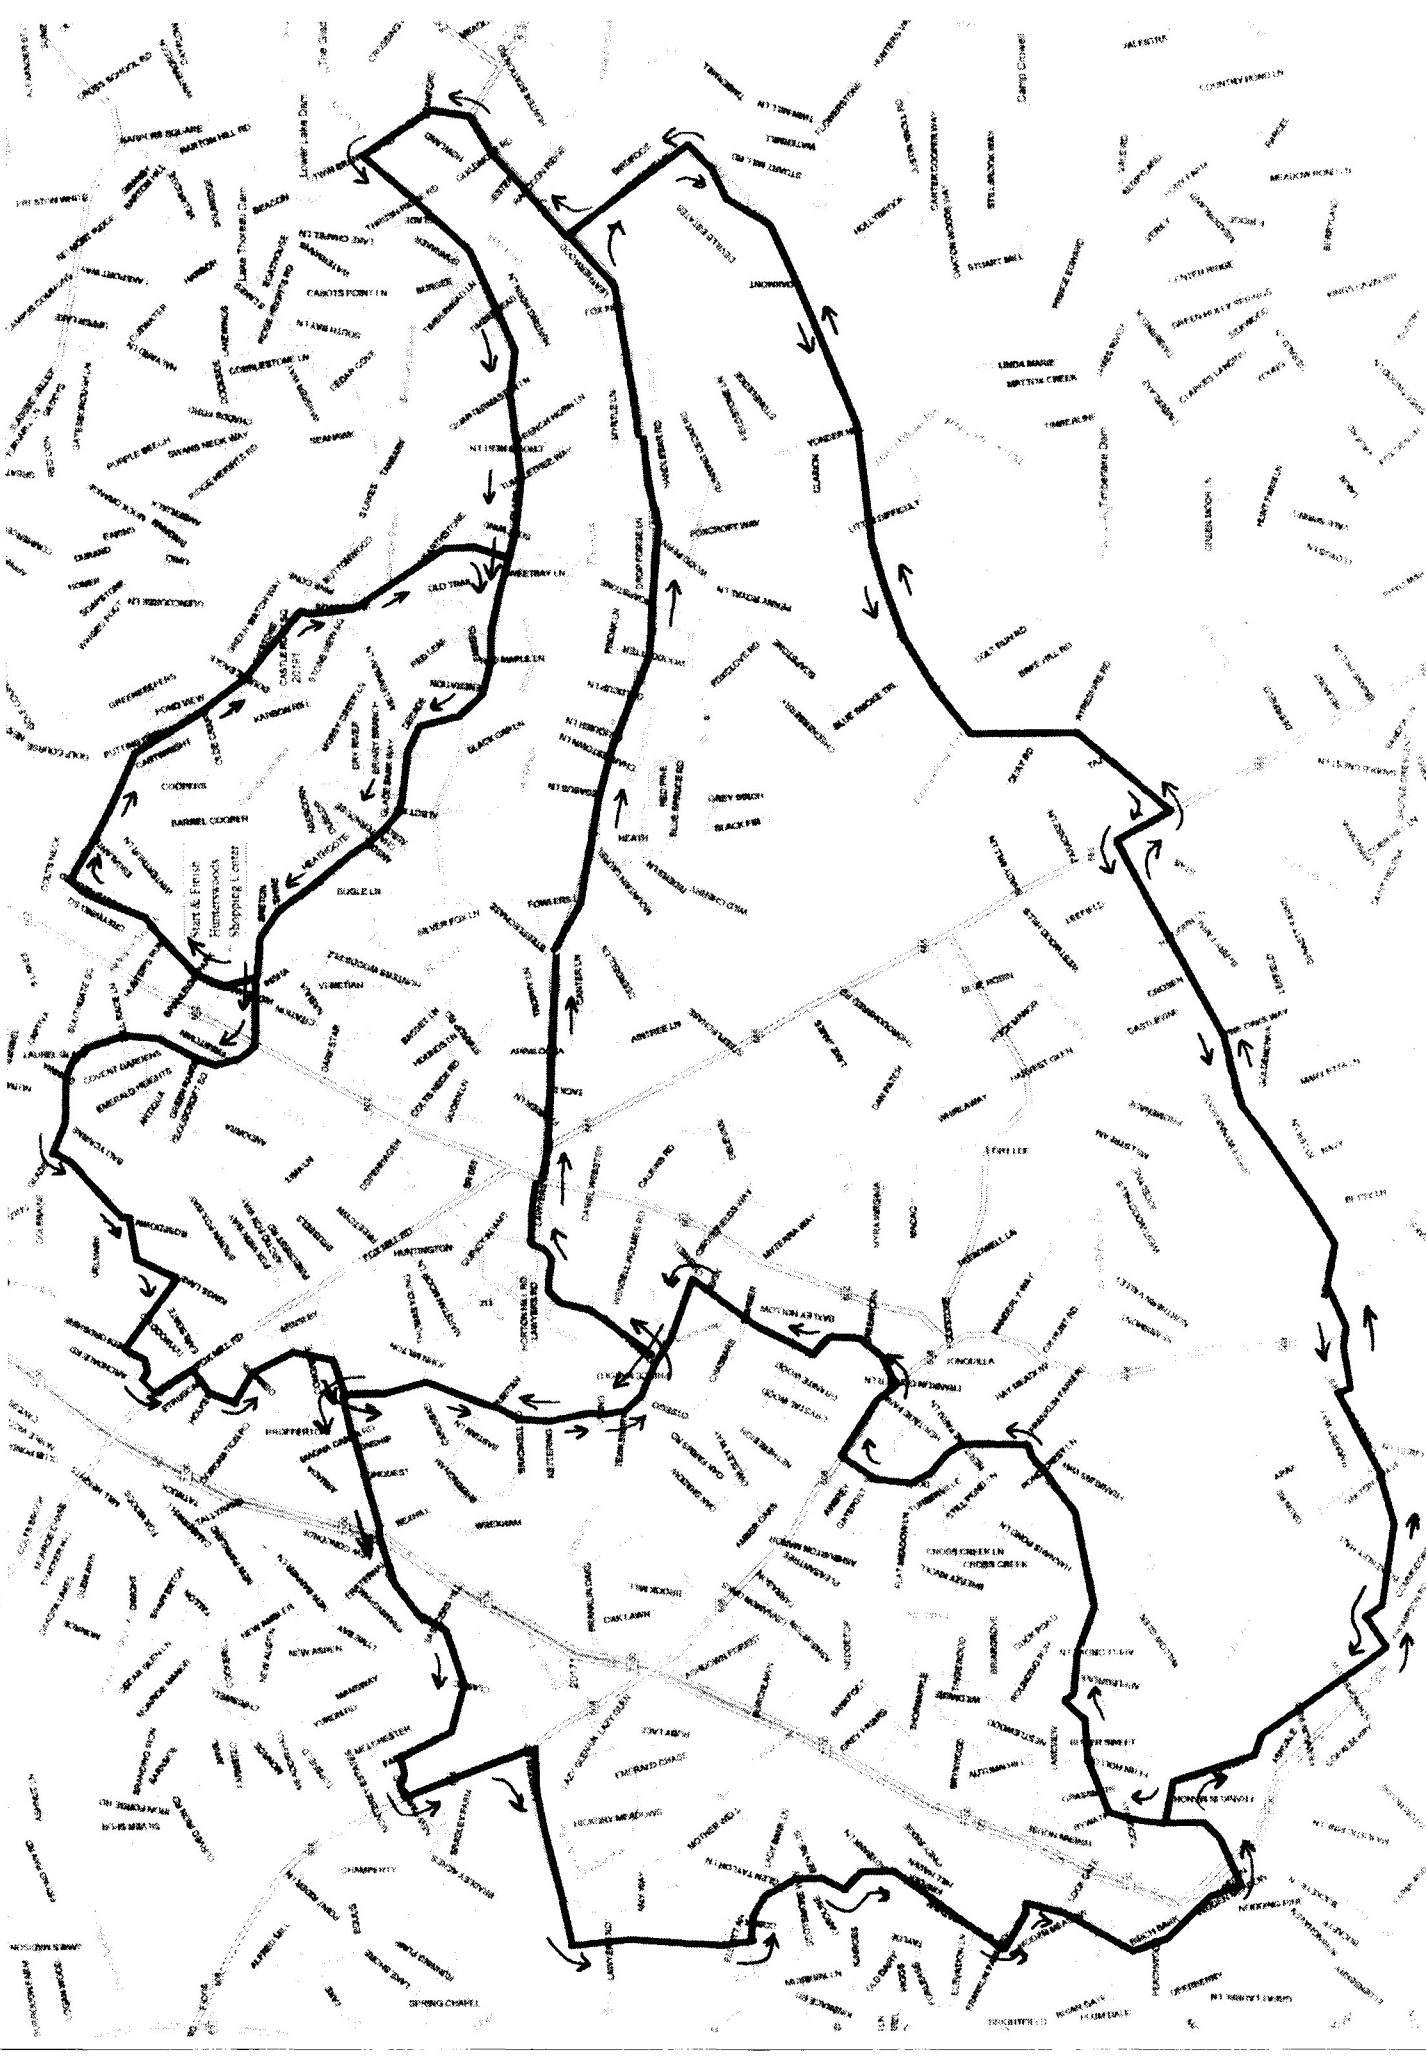

Reston Bicycle Club Hunters Woods 32.6 Mile Ride [© 2004 RBC/KHT]

0.0 R Colts Neck
0.6 R South Lakes
1.5 R Soapstone
2.1 R Glade
3.6 X Reston Pkwy.
4.4 L Rosedown
4.7 R Kings Lake
4.9 R Rosedown
5.1 L Bedfordshire
5.2 L TRO Bedfordshire
5.2 L Fox Mill
5.3 R Keele
5.4 L Magna Carta
5.7 R Pinecrest
5.8 S@SS TBO Viking
6.6 L Quincy Adams
7.1 R McLearn

7.2 X Reston Pkwy
TRO Lawyers
9.7 R Birdfoot
10.1 S TBO Stuart Mill
12.3 R Fox Mill
12.5 L Bennett Rd.
13.8 X West Ox Rd.
TBO Camberley Forest Drive
14.0 R Wilbury Rd.
14.0 L Parapet Way
14.7 L Oxon Rd.
14.8 R Thompson
15.5 R Tuckaway
16.0 R Franklin Farm Rd.
16.7 L Dower House
17.2 R West Ox
17.4 L Timber Wood Way

17.7 R Reign
18.1 L Vicking
19.2 L@SS TBO Pinecrest
19.8 BR Farthingale
20.2 L New Parkland
20.3 L TRO New Parkland
20.5 L West Ox Rd.
20.7 R Mclearn
21.2 L Cobra
21.7 L Kinross Cir.
22.0 L Stoneheather Dr.
22.5 L Franklin Farm Rd.
22.6 R Hidden Meadow Dr.
23.3 L Springhaven Dr.
23.4 X Fairfax County Pkwy.
TBO Tuckaway
23.5 R Thompson Rd.
24.3 L Oxon Rd.

24.4 R Parapet Way
25.0 R Wilbury Rd.
25.1 L Camberley Forest Drive
25.3 X West Ox. CAUTION
TBO Bennett Rd.
26.6 R Fox Mill
26.7 L Stuart Mill
28.9 S TBO Birdfoot
29.4 R Lawyers
29.8 L Twin Branches
30.1 L Glade
32.6 R Colts Neck
R Parking Lot END
 R = Right SS = Stop Sign
 L = Left SL = Stop Light
 S = Straight BR = Bear Right
 X = Cross BL = Bear Left
 TBO = To Be On TRO = To Remain On